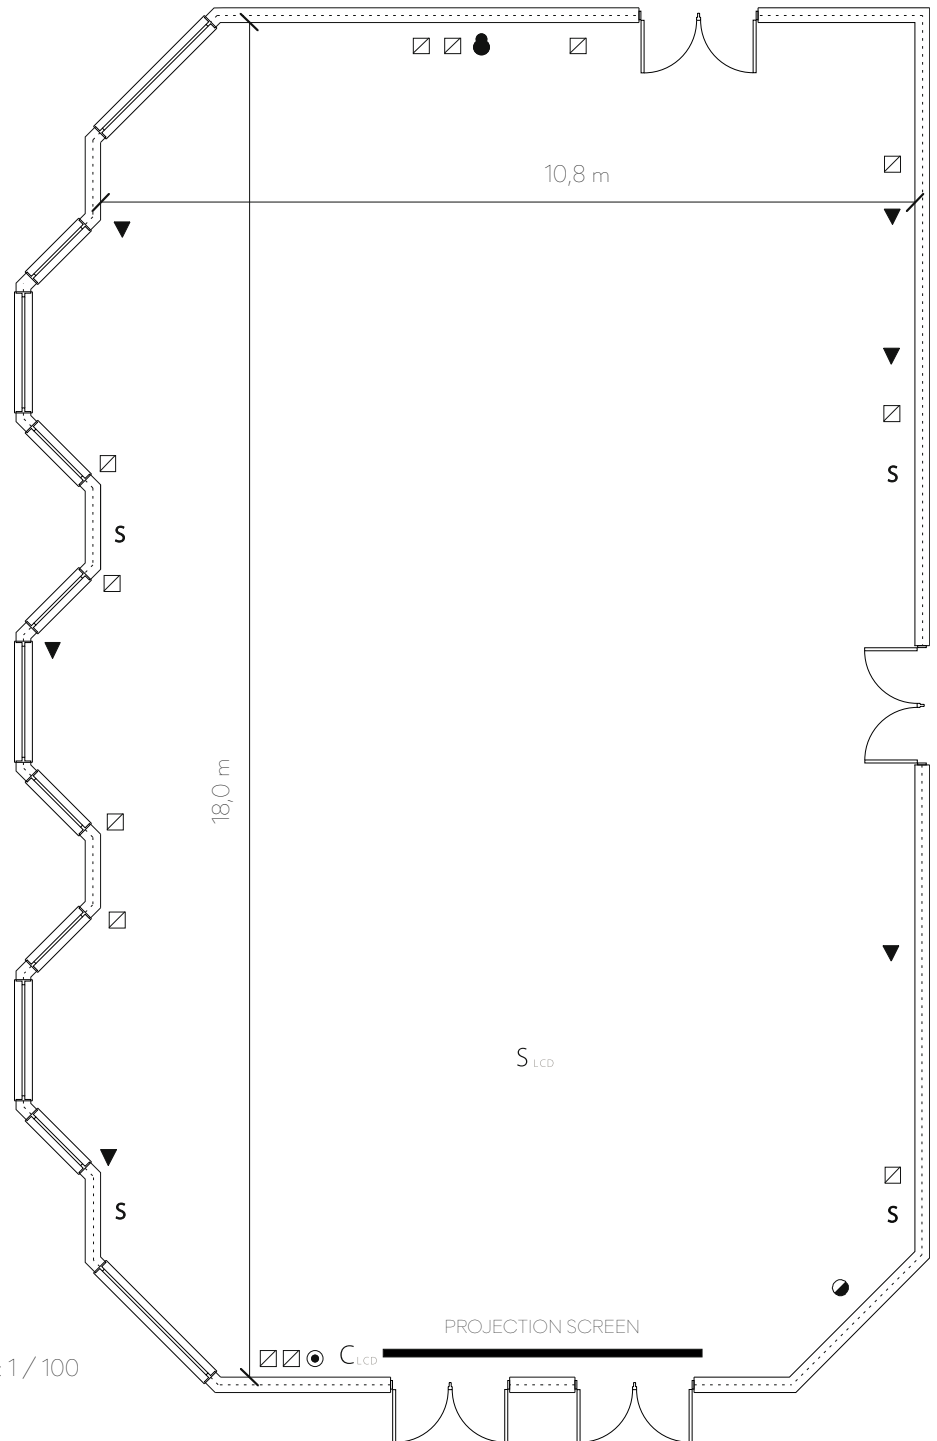

ROOM SÃO LOURENÇO

KEY

- Power Socket
- Microphone Socket
- Telephone Socket
- Dimmer Control
- TV - Radio Socket
- **S** Speakers
- **C_{LCD}** Connection Projector
- **S_{LCD}** Proj. Suspension Point

SCALE: 1 / 100